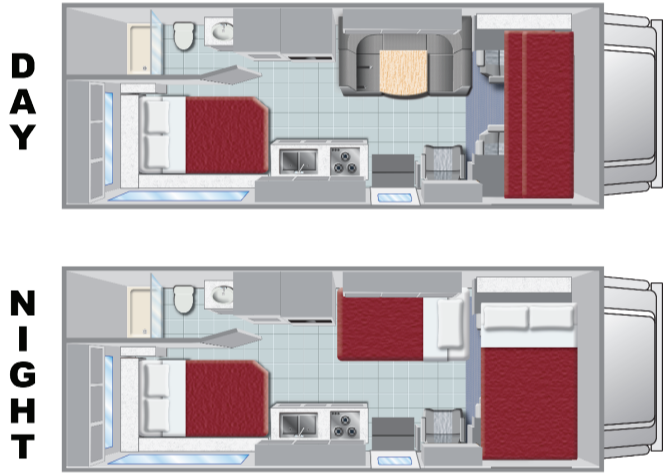

קרוואן C25 קרוואן משפחתי קלאסי ונפוץ ביותר. מתאים לזוג + שלושה ילדים

SPECIFICATIONS **MOTORHOME C25**

EXTERIOR DIMENSIONS		
Exterior Length (feet)	24 - 26	
Exterior Length (meters)	7.3 - 7.9	
SLEEPING ACCOMMODATIONS		
Number of People		
AUTOMOTIVE		
Chassis	Ford	
Gasoline Engine Fuel-Injected (liters)	6	
Automatic Transmission with Overdrive	YES	
Factory Cruise Control	YES	
Power Steering & Brakes	YES	
Factory Cab Air	YES	
Factory Roof Air-Ducted	YES	
Large Exterior Storage Bay	YES	
Awning	YES	
ELECTRICAL		
Auxiliary Battery and Generator	YES	
TV with DVD	YES	
AM/FM Radio with CD	YES	
12V Interior Lighting	YES	
INTERIOR		
	in.	cm.
Height	82	208
Width	95	241
KITCHEN & BATHROOM FEATURES		
Wash Basin	YES	
Shower	YES	
Toilet	YES	
Water Heater	YES	
Heater & Thermostat	YES	
Kitchen Sink	YES	
Range (Stove)	YES	
Microwave	YES	
Refrigerator	YES	
CAPACITIES		
	gal.	ltr.
Water Heater	6	22
Fresh Water	40	151
Gray Water Tank	38	143
Black Water Tank	24	90
Propane Tank	14	53
Gasoline Tanks	55	208

BED DIMENSIONS		
	in.	cm.
Cab-Over		
• Length	95	241
• Width	54	137
• Clearance	24	60
Dinette		
• Length	73	185
• Width	45	114
Permanent		
• Length	80	203
• Width	54	137

* The above drawing and floorplan are examples only. Sleeping capacities do not mean like number of adults or full size teenagers can be accommodated comfortably. The features, bed sizes, and amenities listed are representative and may be changed, added, or deleted without notice. The numerical vehicle lengths are approximate. Specific floor plans or models will vary and cannot be reserved or guaranteed.