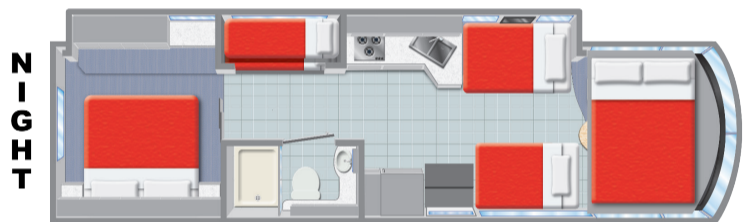

מתאים למשפחה עד 7 נפשות

קרוואן גדול מקלאס A

**SPECIFICATIONS**

**MIGHTY CAMPER MA33**

EXTERIOR DIMENSIONS		
Exterior Length (feet)	32-34	
Exterior Length (meters)	9.7-10.3	
SLEEPING ACCOMMODATIONS		
Number of People		
AUTOMOTIVE		
Chassis	Ford	
Gasoline Engine Fuel-Injected (liters)	6.8	
Automatic Transmission with Overdrive	YES	
Factory Cruise Control	YES	
Power Steering & Brakes	YES	
Factory Cab Air	YES	
Factory Roof Air-Ducted	YES	
Large Exterior Storage Bay	YES	
Awning	YES	
ELECTRICAL		
Auxiliary Battery and Generator	YES	
TV with DVD	YES	
AM/FM Radio with CD	YES	
12V Interior Lighting	YES	
INTERIOR		
	in.	cm.
Height	82	208
Width	96	243
KITCHEN & BATHROOM FEATURES		
Wash Basin	YES	
Shower	YES	
Toilet	YES	
Water Heater	YES	
Heater & Thermostat	YES	
Kitchen Sink	YES	
Range (Stove)	YES	
Microwave	YES	
Refrigerator / Freezer	YES	
CAPACITIES		
	gal.	ltr.
Water Heater	6	22
Fresh Water	52	196
Gray Water Tank	42	158
Black Water Tank	42	158
Propane Tank	25	94
Gasoline Tanks	80	302

BED DIMENSIONS	in.	cm.
<b>Bedroom</b>		
• Length	74	187
• Width	60	152
<b>Couch</b>		
• Length	60	152
• Width	51	129
<b>Dinette</b>		
• Length	68	172
• Width	41	104
<b>Bunk Beds (2)</b>		
• Length	70	177
• Width	27	68
<b>Pull-Down</b>		
• Length	81	205
• Width	47	119

\* The above drawing and floorplan are examples only. Sleeping capacities do not mean like number of adults or full size teenagers can be accommodated comfortably. The features, bed sizes, and amenities listed are representative and may be changed, added, or deleted without notice. The numerical vehicle lengths are approximate. Specific floor plans or models will vary and cannot be reserved or guaranteed.