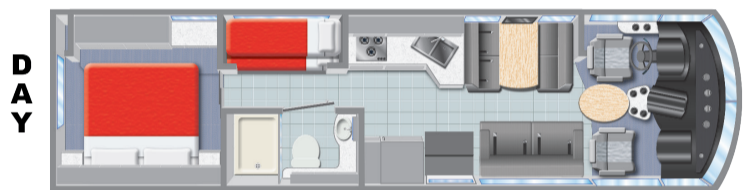

מתאים למשפחה עד 7 נפשות

קרוואן גדול מקלאס A

**SPECIFICATIONS**

**MIGHTY CAMPER MA33**

EXTERIOR DIMENSIONS		
Exterior Length (feet)	32-34	
Exterior Length (meters)	9.7-10.3	
SLEEPING ACCOMMODATIONS		
Number of People		
AUTOMOTIVE		
Chassis	Ford	
Gasoline Engine Fuel-Injected (liters)	6.8	
Automatic Transmission with Overdrive	YES	
Factory Cruise Control	YES	
Power Steering & Brakes	YES	
Factory Cab Air	YES	
Factory Roof Air-Ducted	YES	
Large Exterior Storage Bay	YES	
Awning	YES	
ELECTRICAL		
Auxiliary Battery and Generator	YES	
TV with DVD	YES	
AM/FM Radio with CD	YES	
12V Interior Lighting	YES	
INTERIOR		
	in.	cm.
Height	82	208
Width	96	243
KITCHEN & BATHROOM FEATURES		
Wash Basin	YES	
Shower	YES	
Toilet	YES	
Water Heater	YES	
Heater & Thermostat	YES	
Kitchen Sink	YES	
Range (Stove)	YES	
Microwave	YES	
Refrigerator / Freezer	YES	
CAPACITIES		
	gal.	ltr.
Water Heater	6	22
Fresh Water	52	196
Gray Water Tank	42	158
Black Water Tank	42	158
Propane Tank	25	94
Gasoline Tanks	80	302

BED DIMENSIONS	in.	cm.
<b>Bedroom</b>		
• Length	74	187
• Width	60	152
<b>Couch</b>		
• Length	60	152
• Width	51	129
<b>Dinette</b>		
• Length	68	172
• Width	41	104
<b>Bunk Beds (2)</b>		
• Length	70	177
• Width	27	68
<b>Pull-Down</b>		
• Length	81	205
• Width	47	119

\* The above drawing and floorplan are examples only. Sleeping capacities do not mean like number of adults or full size teenagers can be accommodated comfortably. The features, bed sizes, and amenities listed are representative and may be changed, added, or deleted without notice. The numerical vehicle lengths are approximate. Specific floor plans or models will vary and cannot be reserved or guaranteed.